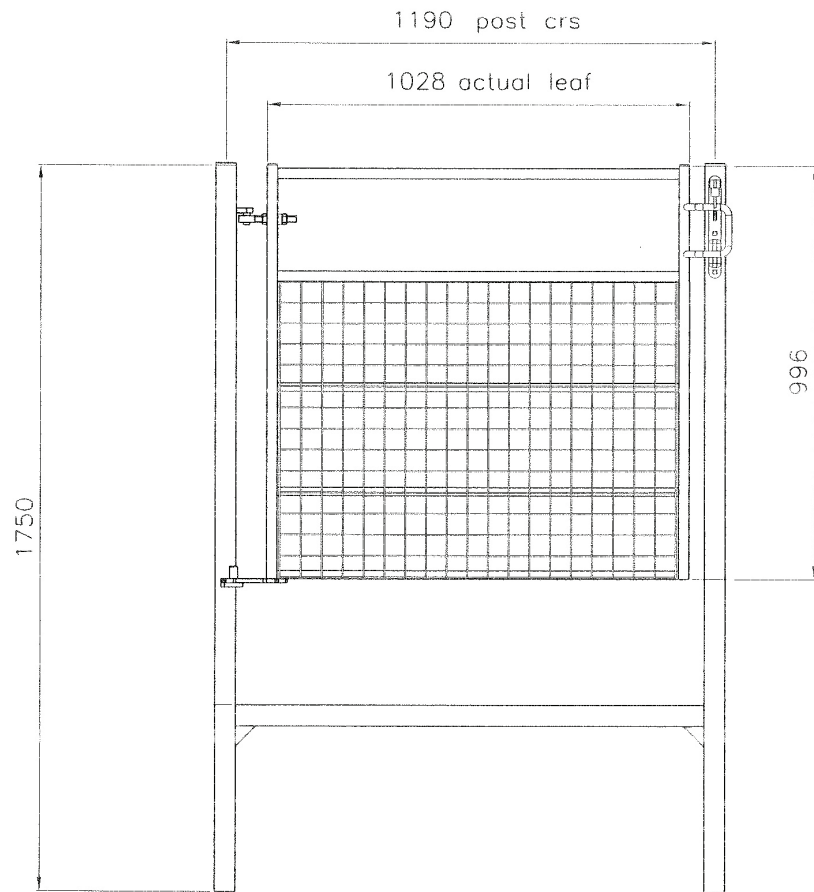

# Technical Information

MARLOW GATE - 1.0M AND 1.2M

MARLOW 1.0M

MARLOW 1.2M