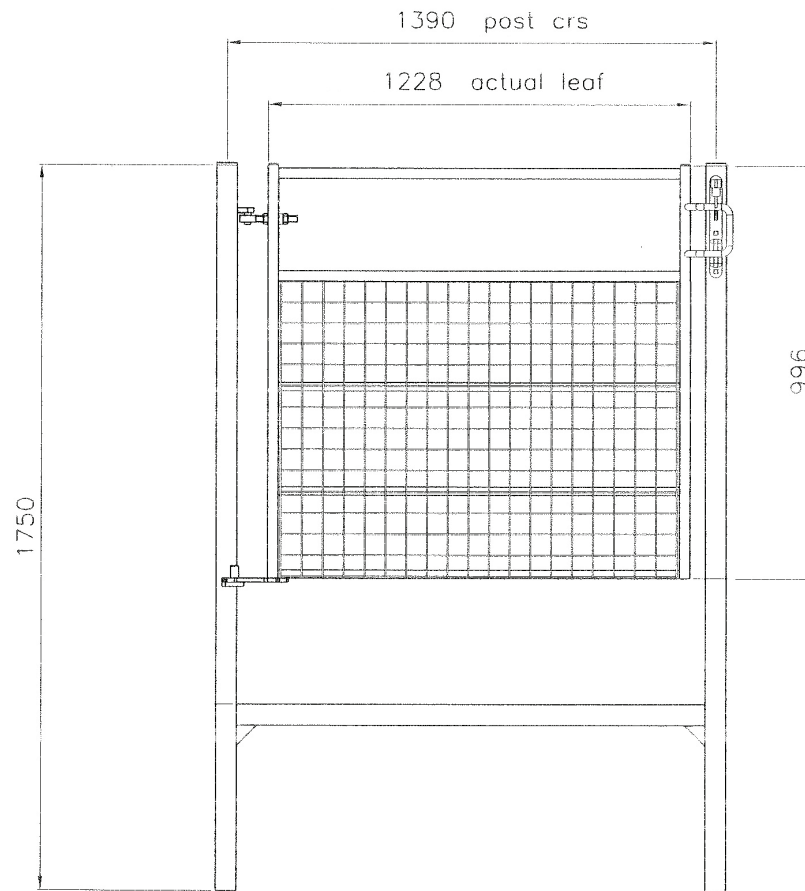

# Technical Information

MARLOW GATE - 1.0M AND 1.2M

MARLOW 1.0M

MARLOW 1.2M