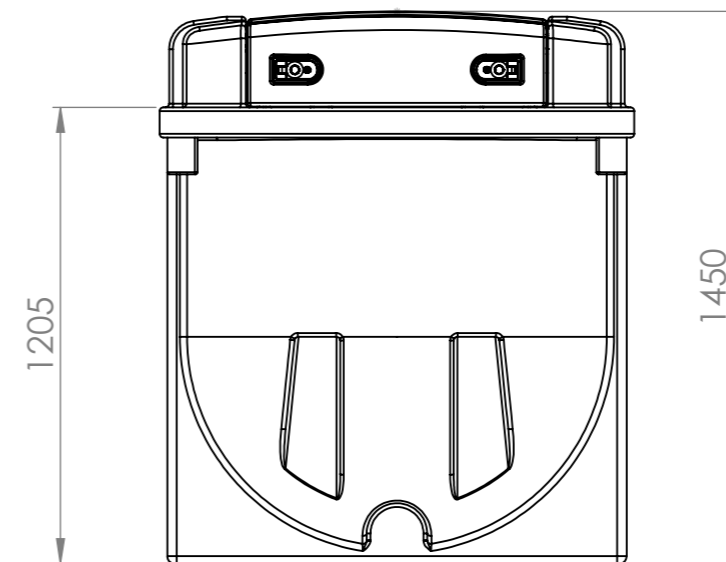

Please check with Deso Engineering that this drawing is the latest issue

Issue	Date	Drawn by	Approved by	Description
01	24/02/15	S.Widdicombe		Initial Release

All dimensions in mm

Scale: Not to scale

Deso Engineering reserve the right to alter the details of this drawing without prior notice. This drawing is copyright and may not be reproduced or used without the written permission of Deso Engineering.

Drawing : DESO H2500DD

DESO