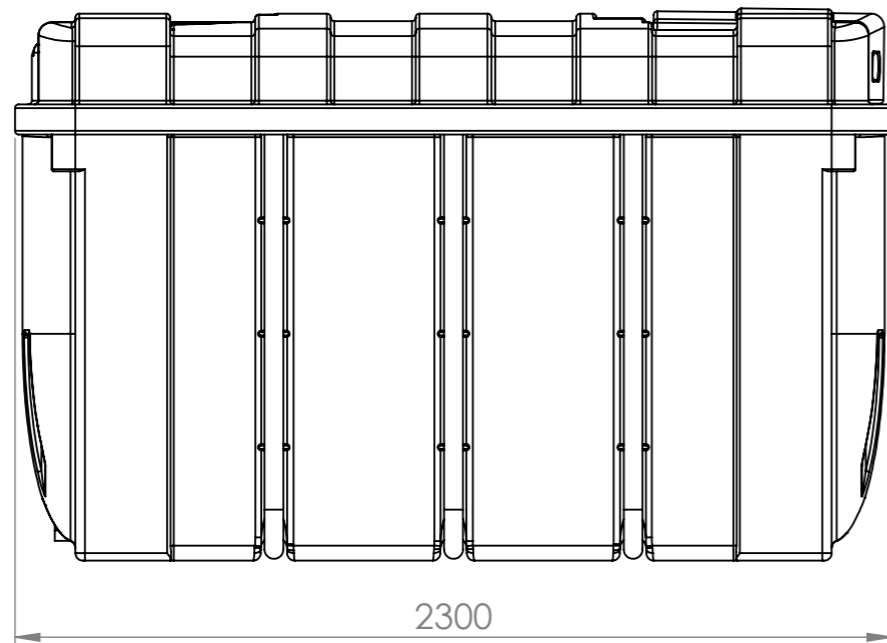

Please check with Deso Engineering that this drawing is the latest issue

Issue	Date	Drawn by	Approved by	Description
01	24/02/15	S.Widdicombe		Initial Release

All dimensions in mm

Scale: Not to scale

Deso Engineering reserve the right to alter the details of this drawing without prior notice. This drawing is copyright and may not be reproduced or used without the written permission of Deso Engineering.

Drawing : DESO H2500DD

DESO