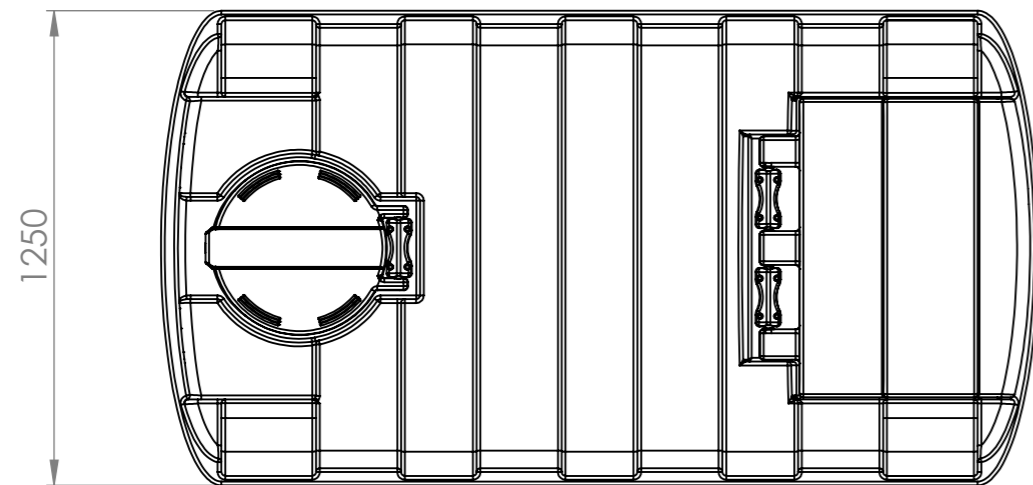

Please check with Deso Engineering that this drawing is the latest issue

Issue	Date	Drawn by	Approved by	Description
01	24/02/15	S.Widdicombe		Initial Release

All dimensions in mm

Scale: Not to scale

Deso Engineering reserve the right to alter the details of this drawing without prior notice. This drawing is copyright and may not be reproduced or used without the written permission of Deso Engineering.

Drawing : DESO H2500DD

DESO