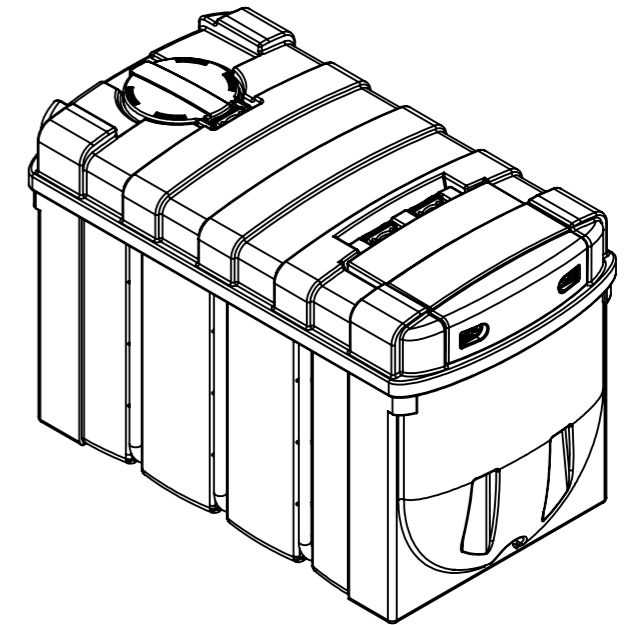

Please check with Deso Engineering that this drawing is the latest issue

Issue	Date	Drawn by	Approved by	Description
01	24/02/15	S.Widdicombe		Initial Release

All dimensions in mm

Scale: Not to scale

Deso Engineering reserve the right to alter the details of this drawing without prior notice. This drawing is copyright and may not be reproduced or used without the written permission of Deso Engineering.

Drawing : DESO H2500DD

DESO