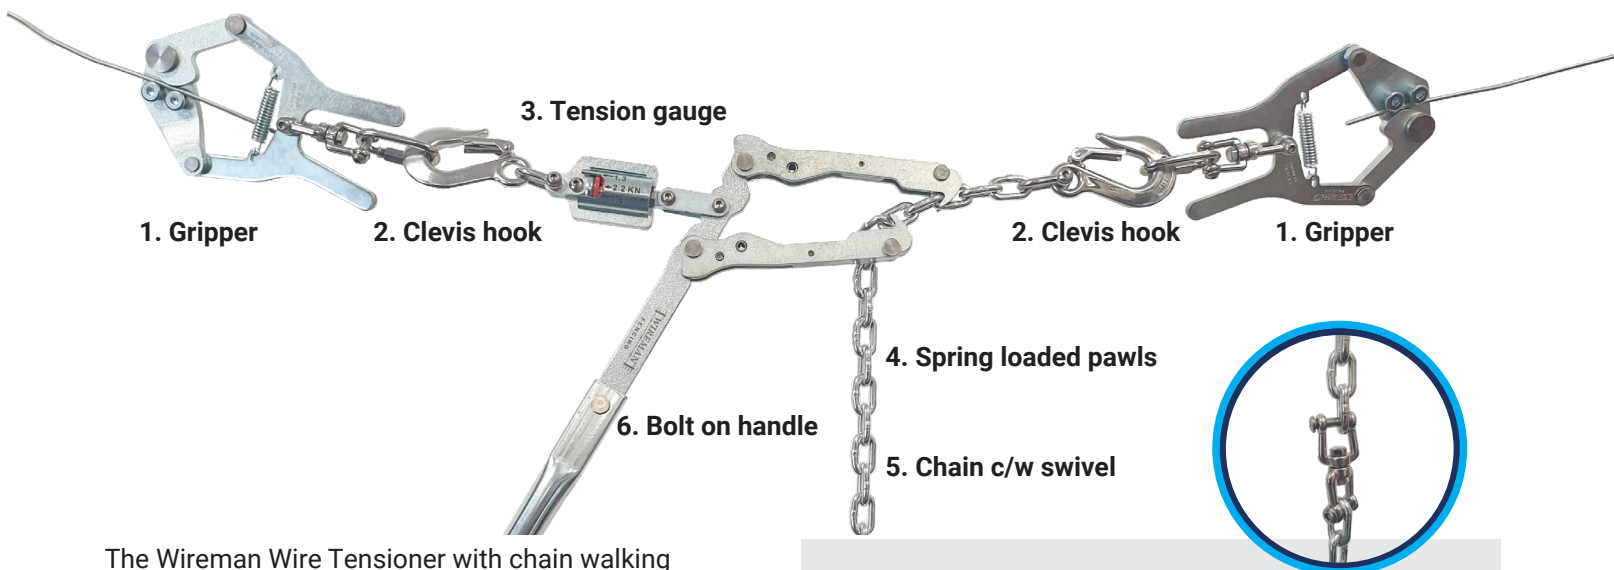

## SPECIFICATION SHEET

The Wireman Wire Tensioner with chain walking simplicity, easy to use, full control. Carry one tool for straining both plain, barbed and fabricated netting when used with fencing boards. Fast and easy to use or remove, clip on/off parts. A must have toolbox tool for anyone involved in fencing.

The Wireman range of tools have been designed and built for professional use in the field, offering years of reliability and trouble-free straining. Suitable for short and long runs in excess of 500m.

Steel wire has moved on over the years, high tensile wire being the preferred choice, yet the tools to strain it up have not followed suit. The Wireman walkers have been specially designed to cope with harder high tensile wire, they are manufactured from a harder grade high tensile BISALLOY® 450 steel than the wire itself, thus preventing wear and slip over time.

### Wireman Walker Pro - Main Features

1. Spring loaded Grippers – enable you to grip the wire without maintaining tension on the wire. Spring loaded scissor action jaws make them easy to attach and release. The springs have been tested to over 18000 cycles. (Grippers can be purchased separately to enable you to upgrade your old style walkers or attach netting straining boards)
2. Clevis hooks 60mm Stainless steel enable ease of joining Grippers or boards.
3. Tension gauge – prevents over tensioning- reads from 1.3-2.2 KN
4. Spring loaded pawls enable easy fixing to the chain that won't fall off, jam or slip and enable easy tension release.
5. 5.3 Metre stainless steel chain incorporating swivel at 0.6m point. Chain load capacity 2500kg. The swivel alleviates chain twist, the built-in chain swivel allows you to straighten the chain before walking, making straining easier.
6. Strong bolt on 300mm handle, overall length including body 500mm